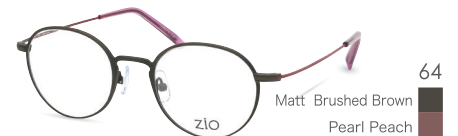

**Z259**

frame front color Satin Blue  
temple color Matt Silver Brushed

34

**Z259** | 49□18 -145 H41.0

¥26,000(税別) ¥28,600(税込)

Material : Stainless steel

23  
Satin Grey  
Pearl Peach

28  
Dark Titan  
Matt Rosegold Brushed

55  
Pearl Red  
Matt Brown

**Z260**

frame front color Pearl Black  
temple color Pearl Black

13

**Z260** | 52□17 -147 H37.0

¥26,000(税別) ¥28,600(税込)

Material : Stainless steel

28  
Dark Titan  
Matt Silver Brushed

34  
Satin Blue  
Matt Rosegold Brushed

64  
Matt Brushed Brown  
Matt Gold Brushed

**Z262**

frame front color Pearl Peach  
temple color Shiny Rosegold

75

**Z262** | 47□20 -145 H42.0

¥26,000(税別) ¥28,600(税込)

Material : Stainless steel

13  
Pearl Black  
Matt Gold Brushed

55  
Pearl Red  
Satin Grey

64  
Matt Brushed Brown  
Pearl Peach